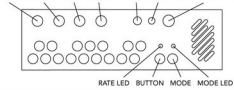

MODE KNOB 1 KNOB 2 BUTTON KNOB 1 KNOB 2 TUNE VOLUME POWER 9VDC -G+ LINE OUT

- Vibrato Synth
 - Harmonic Sweeper
 - 2-Octave Arpeggiator
 - Octave Cascade
 - Mono FM Synth
 - FM Arpeggiator
 - Mono Glider
- Depth
 - Rate
 - Rate
 - Rate
 - Harmonicity
 - Rate
 - Detune
- Rate
 - Envelope
 - Envelope
 - Decay
 - Index/Envelope
 - Index/Envelope
 - Glide
- Waveform
 - Waveform
 - Waveform
 - Waveform
 - Octave Shift
 - Octave Shift
 - Waveform